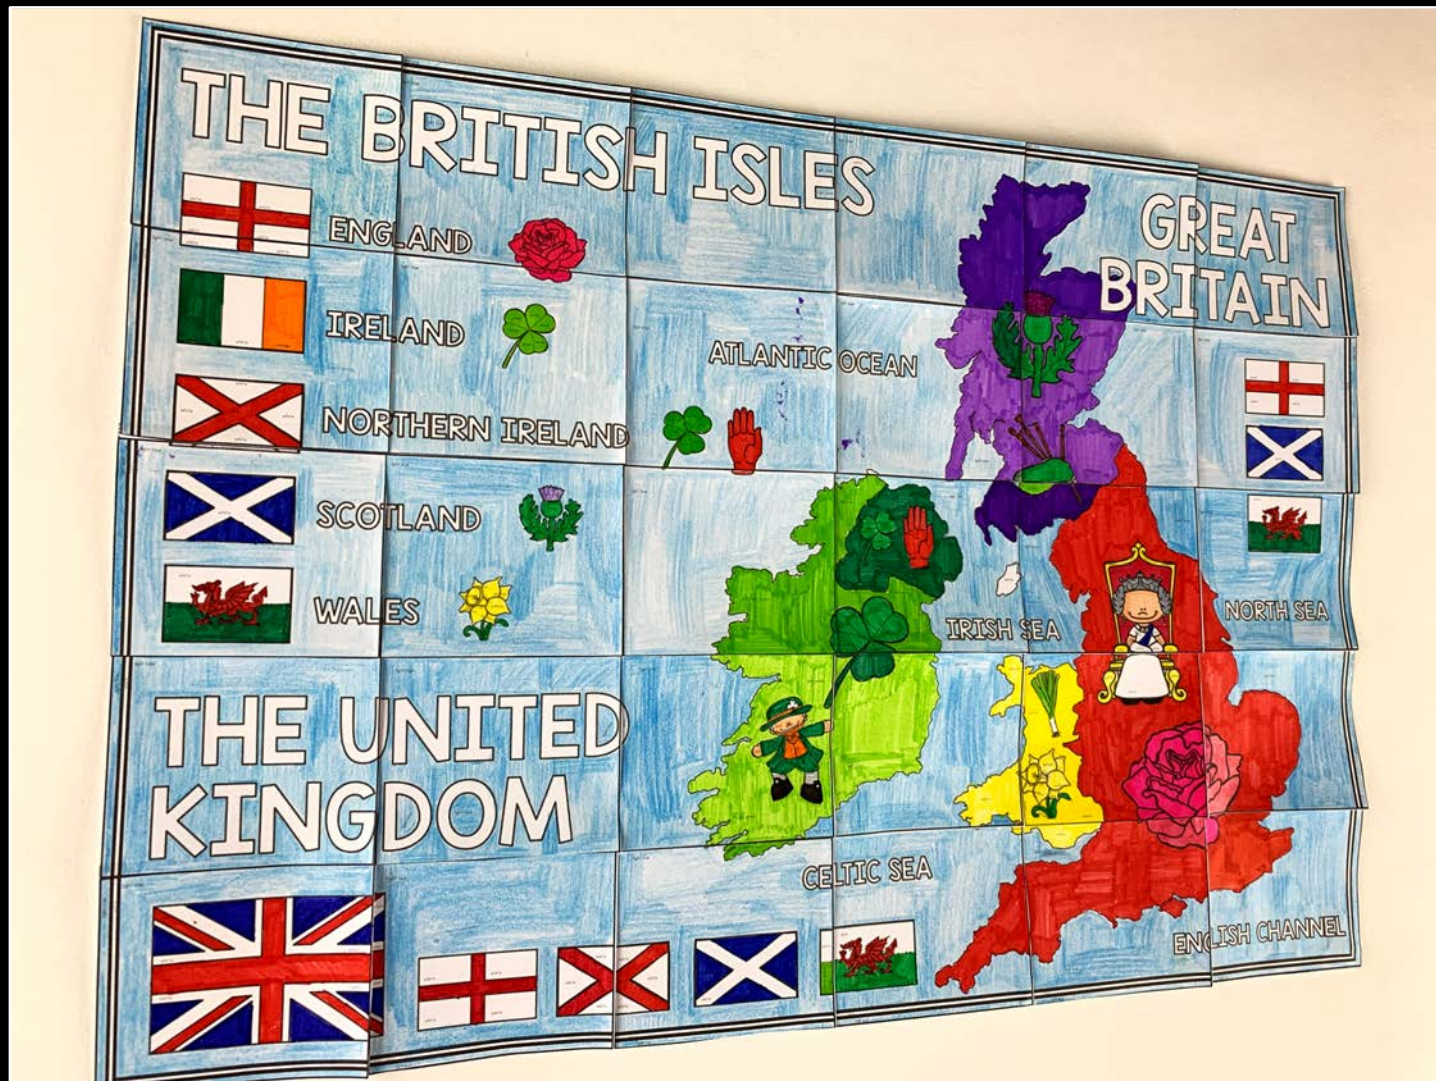

The British Isles

30 pieces

with clear assembling indications

color code indicated

no color code

Prep activity

Here are all the colors you will need for this poster.
Make sure you know them before you start the activity.

Color the chart below with the appropriate color.

beige	
black	
dark blue	
light blue	
brown	
green	
dark green	
light green	
orange	
pink	
purple	
red	
dark red	
white	
yellow	

© Chez Chris

+ Answer key

Name the countries that are part of Great Britain :
England, Scotland, Wales

Name the symbols of the following countries :

England : the rose

Ireland : the shamrock

Northern Ireland : the shamrock, the red hand of Ulster

Scotland : the thistle

Wales : the daffodil, the leek

© Chez Chris

Bonus: a coloring page of the poster